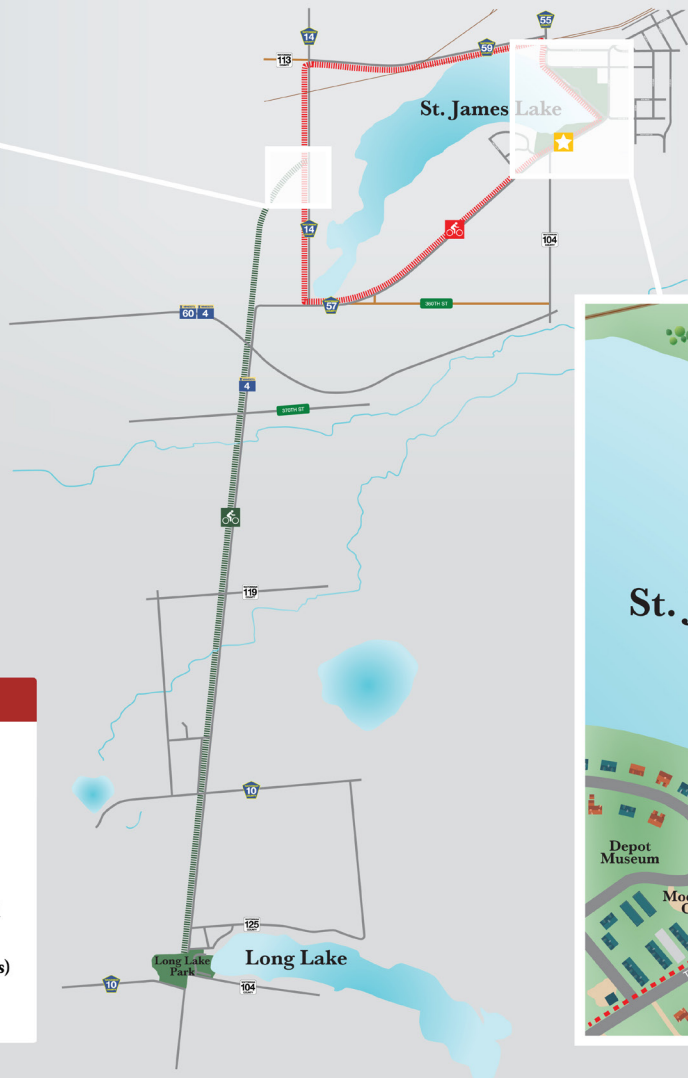

# St. James Lake Area Recreation

LEGEND	
	You Are Here
	Restroom
	Shelter
	Gazebo
	Picnic Tables
	Playground
	Bandshell
	Veterans Memorial
	Fishing Docks
	Boat Landing
	Fish Cleaning Station
	Horseshoes
	Volleyball
	Basketball
	Gaga Ball Pit
	Skateboard Park
	Disc Golf Starting Location
	Water Sport Rentals at City Pool
	Fitness Station
	St. James Area Bike Trail (4 miles)
	Watline Trail (5 miles)