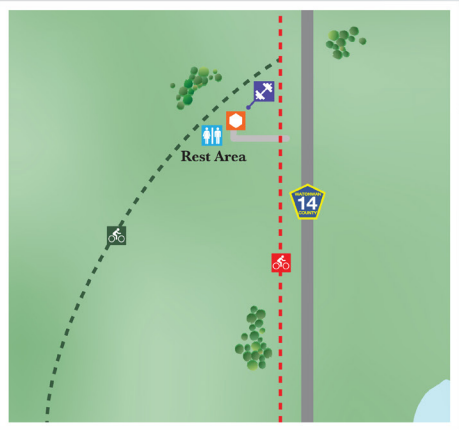

# St. James Lake Area Recreation

LEGEND	
	You Are Here
	Restroom
	Shelter
	Gazebo
	Picnic Tables
	Playground
	Bandshell
	Veterans Memorial
	Fishing Docks
	Boat Landing
	Fish Cleaning Station
	Horseshoes
	Volleyball
	Basketball
	Gaga Ball Pit
	Skateboard Park
	Disc Golf Starting Location
	Water Sport Rentals at City Pool
	Fitness Station
	St. James Area Bike Trail (4 miles)
	Watline Trail (5 miles)